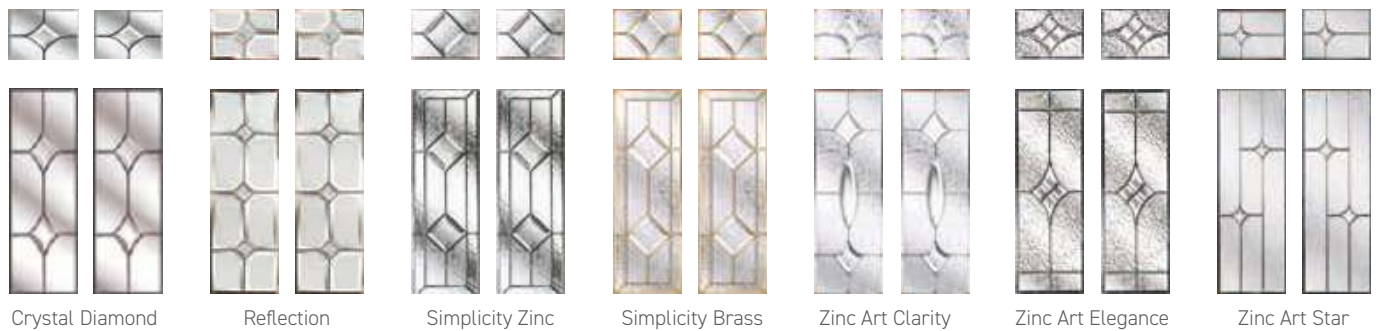

HUCKNALL

SHERWOOD

COTGRAVE

Drop Diamond and Crystal Harmony - available in Blue, Green, Red or Frost
Murano - available in Black, Blue, Green or Red
Obscure glass available on any door