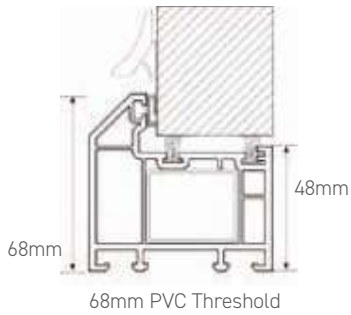

THRESHOLD AND OUTERFRAME

Threshold

Whatever the requirement of your threshold
The Nottinghamshire Collection has the answer.

If you want to match the outerframe in an available colour
we have a standard 68mm or a low 50mm PVC threshold.
Alternatively if your preference is for a low threshold we
have an aluminium option, Part M compliant,
in either silver or gold.