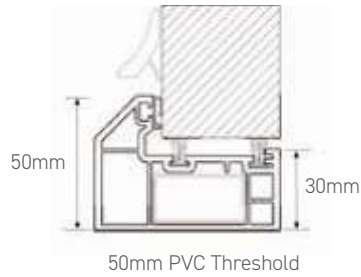

THRESHOLD AND OUTERFRAME

Threshold

Whatever the requirement of your threshold
The Nottinghamshire Collection has the answer.

If you want to match the outerframe in an available colour
we have a standard 68mm or a low 50mm PVC threshold.
Alternatively if your preference is for a low threshold we
have an aluminium option, Part M compliant,
in either silver or gold.