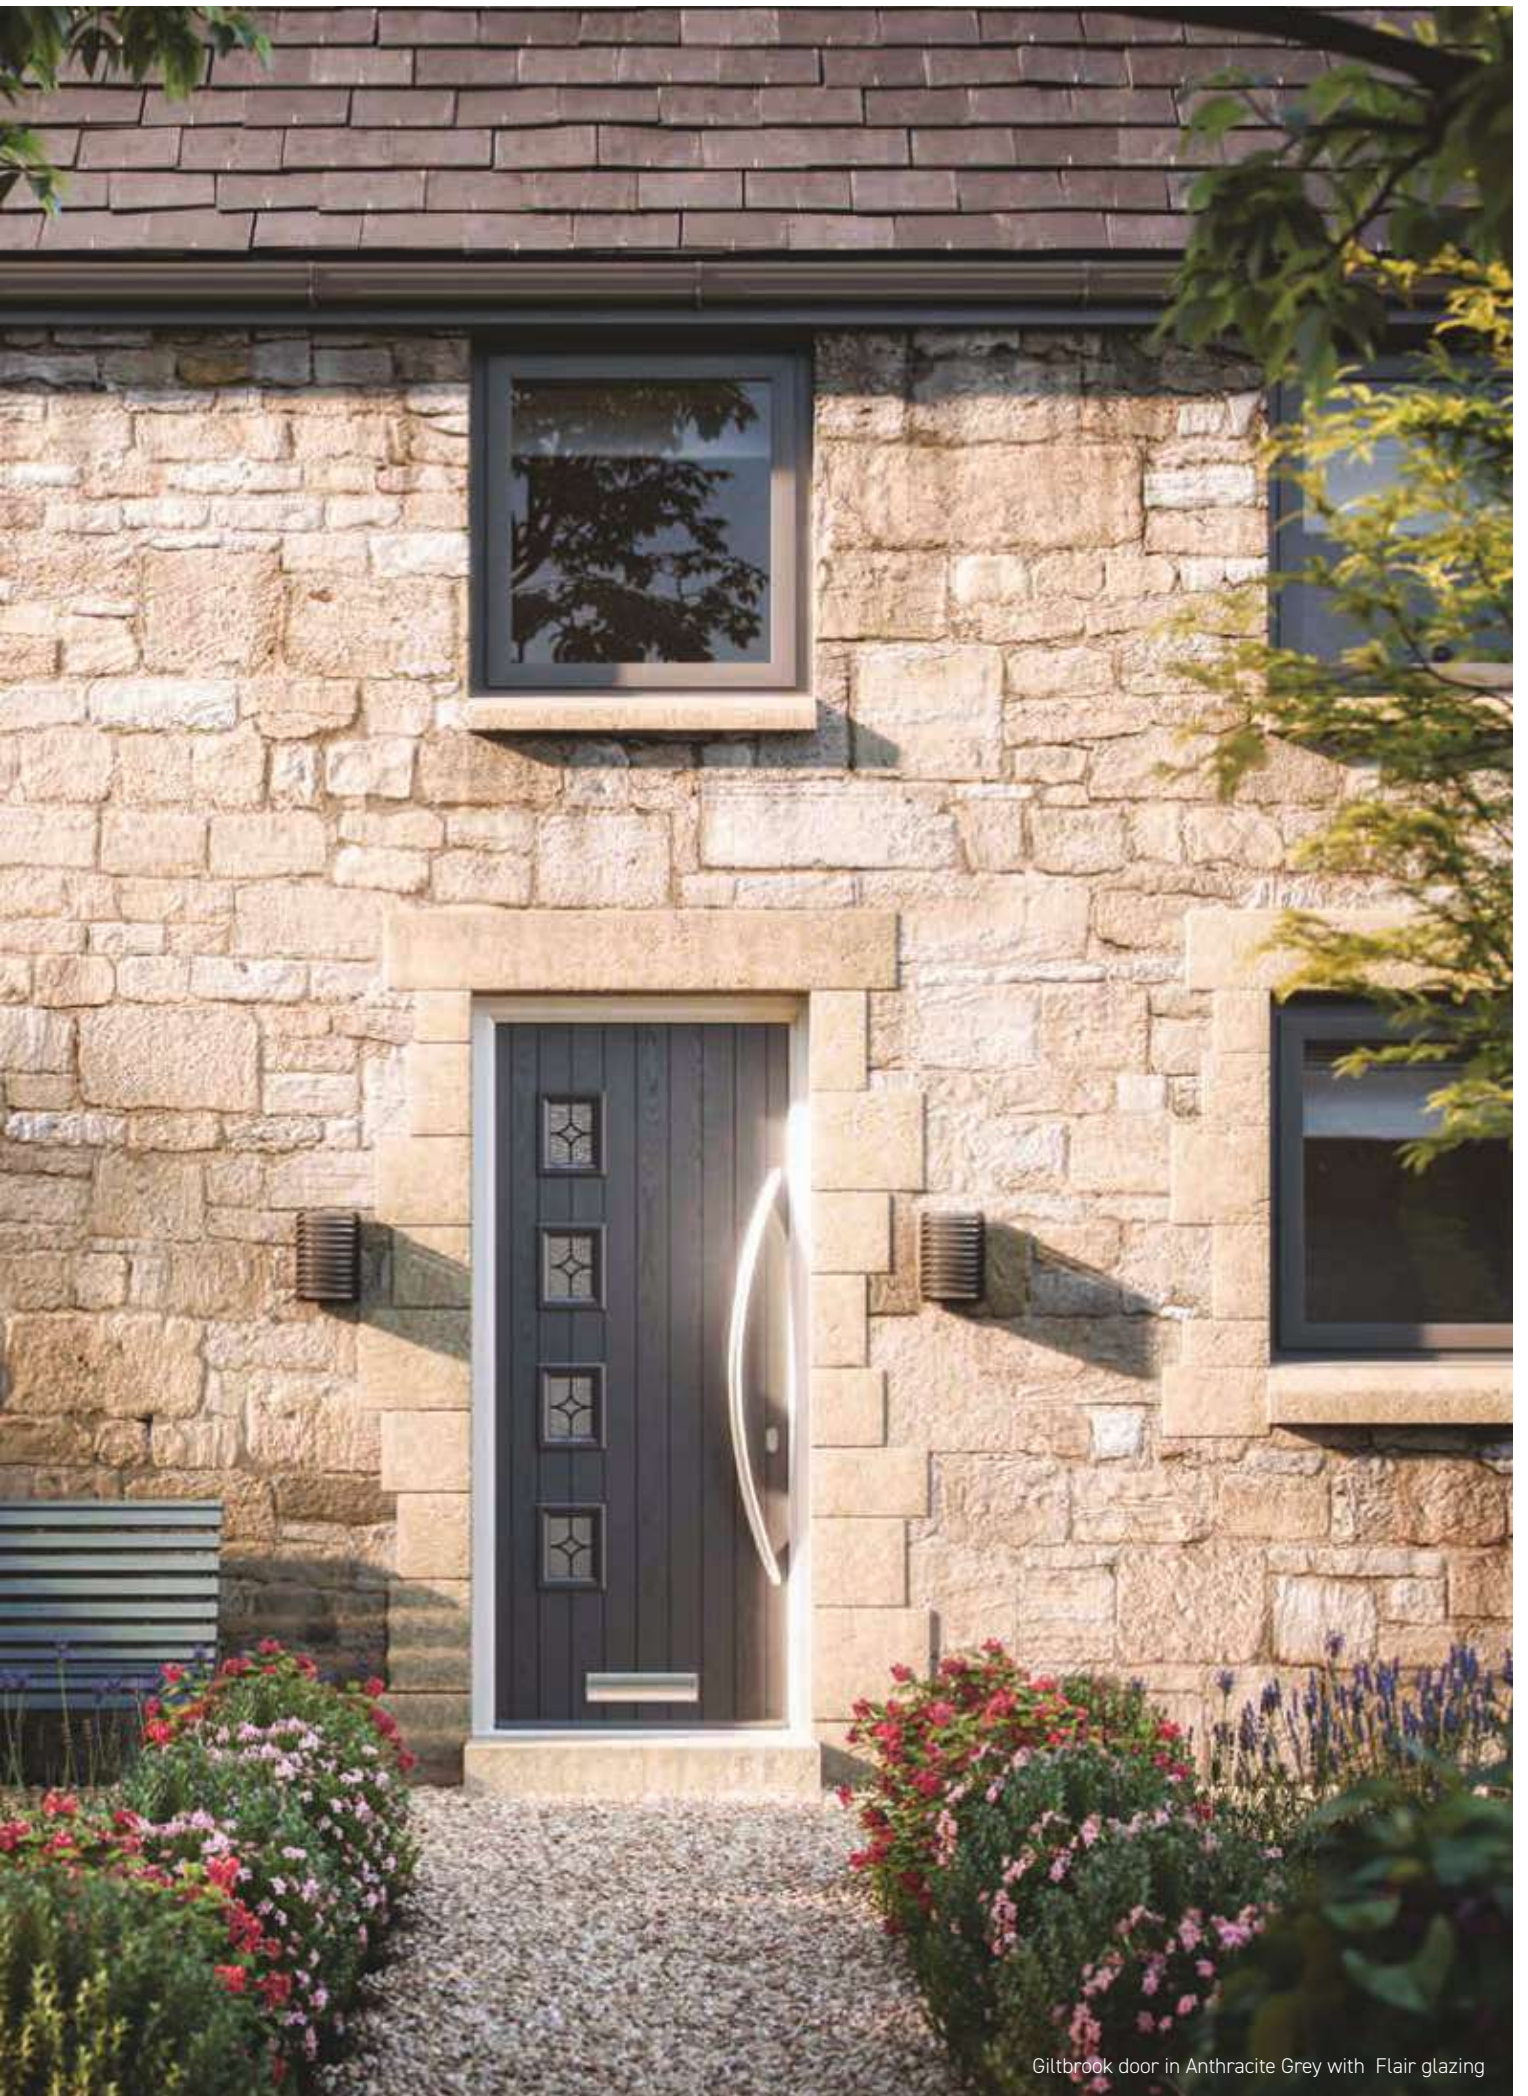

Giltbrook door in Anthracite Grey with Flair glazing