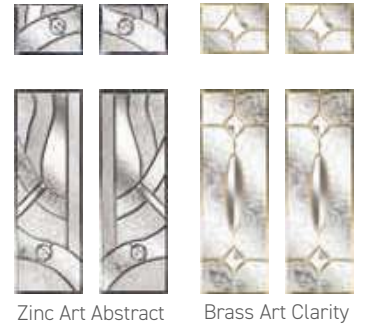

HUCKNALL

SHERWOOD

COTGRAVE

Drop Diamond and Crystal Harmony - available in Blue, Green, Red or Frost
Murano - available in Black, Blue, Green or Red
Obscure glass available on any door