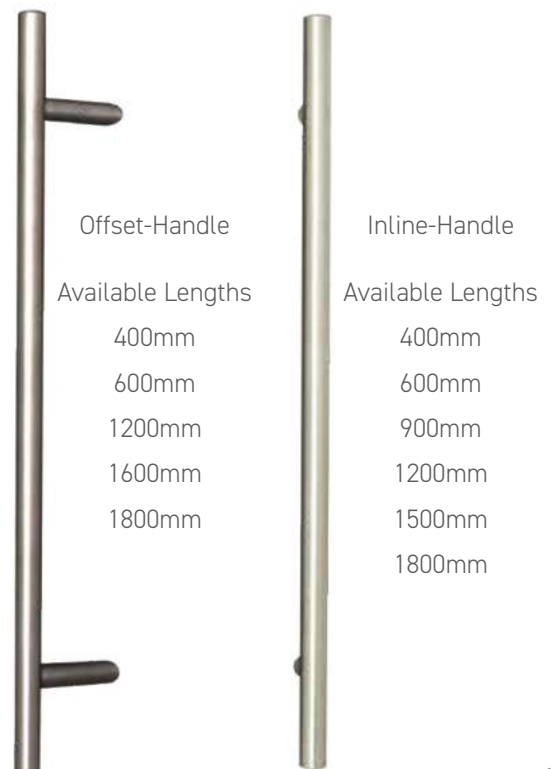

DOOR FURNITURE - STAINLESS STEEL

All BAR/BOW/V and D Handles come with either a Winkhaus AV2 Slam lock (Standard Escutcheon) or Winkhaus Heritage Slam lock (High Escutcheon)