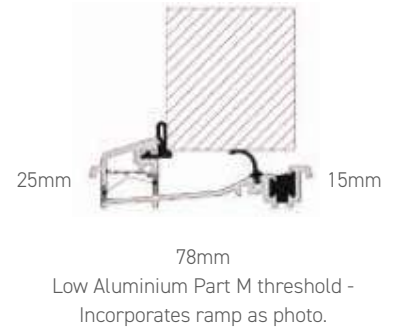

THRESHOLD AND OUTERFRAME

Threshold

Whatever the requirement of your threshold
The Nottinghamshire Collection has the answer.

If you want to match the outerframe in an available colour
we have a standard 68mm or a low 50mm PVC threshold.
Alternatively if your preference is for a low threshold we
have an aluminium option, Part M compliant,
in either silver or gold.