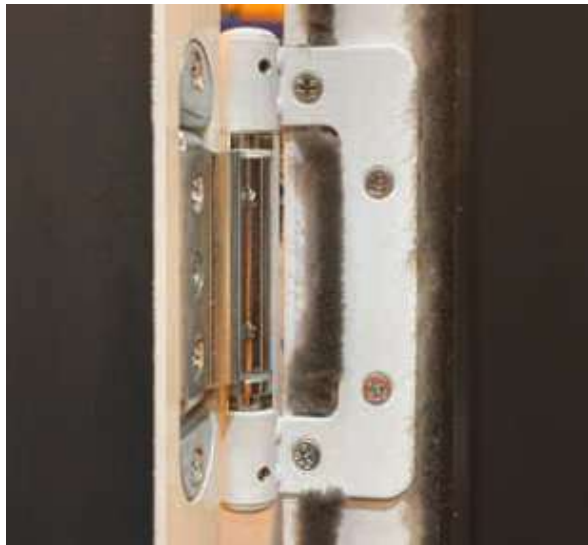

Hinges

Our Hinges are easily adjustable therefore making the door easier to fit. Excellent long term operational reliability - fit and forget

---

Testimonials

"We have been fitting the Nottingham Collection doors now for well over a year. The hinges offer a large amount of adjustability & the lock barrels are of the highest rating 3 ***."

"The frame welds & overall slab finish is always excellent!"

"Great quality composite doors at a reasonable price, simple to fit & easy to set up!"