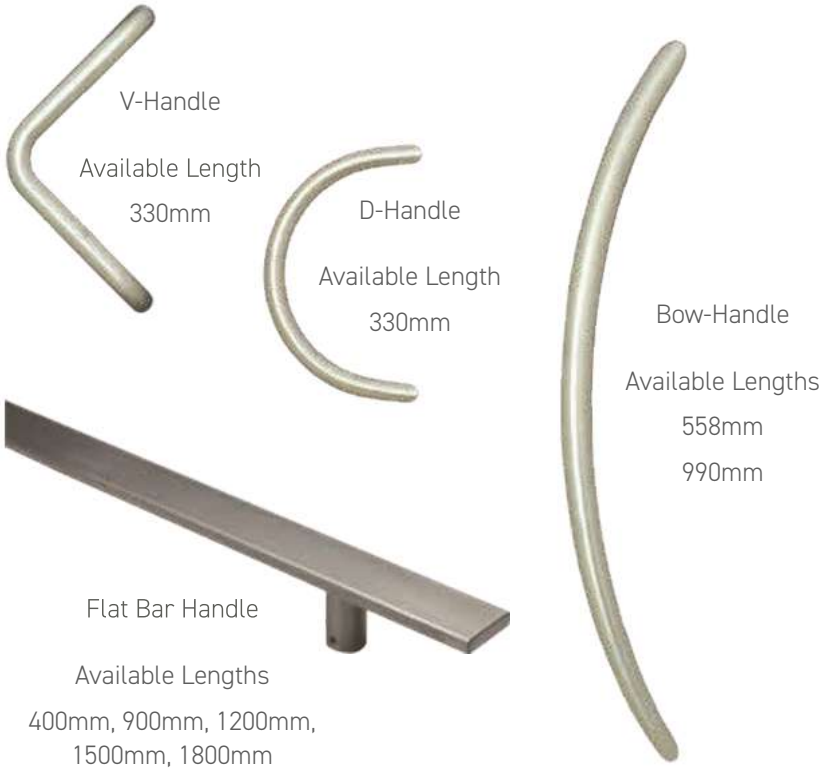

Manufactured in high grade Stainless Steel for superior corrosion resistance. Our Stainless Steel hardware range come with an Industry-leading Lifetime Guarantee. The products will not pit, rust or corrode regardless of the environment

Urn Knocker

Urn Knocker with Spyhole

Ingot Knocker

Pull Escutcheons

Oval Escutcheons

Square Escutcheons

DOOR FURNITURE - STAINLESS STEEL

All BAR/BOW/V and D Handles come with either a Winkhaus AV2 Slam lock (Standard Escutcheon) or Winkhaus Heritage Slam lock (High Escutcheon)