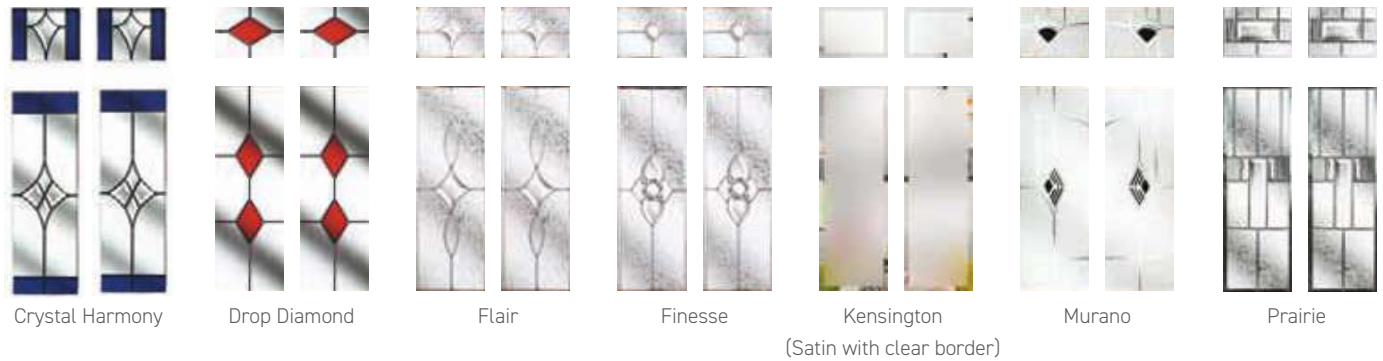

HUCKNALL

SHERWOOD

COTGRAVE

Drop Diamond and Crystal Harmony - available in Blue, Green, Red or Frost
Murano - available in Black, Blue, Green or Red
Obscure glass available on any door